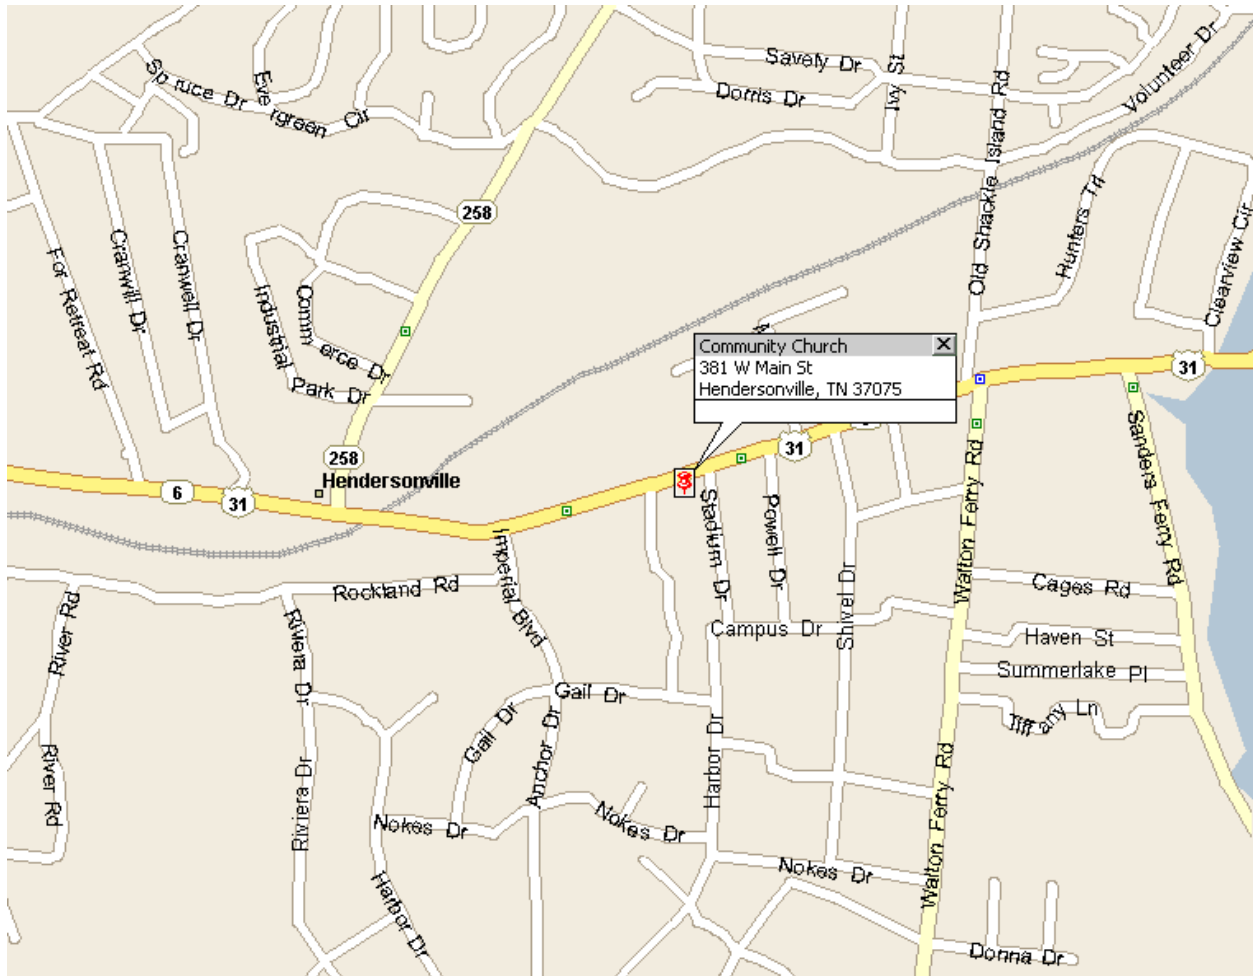

Community Church

Hendersonville, TN

From Rivergate:

- Take Gallatin Road (US-31; SR-6) East into Hendersonville
- Community Church will be on your right, next to McDonald's
- For parking, turn RIGHT (South) onto Stadium Drive and park along the side of the church or across the street from the gymnasium.

From Gallatin:

- Take Gallatin Road (US-31; SR-6) West into Hendersonville
- Community Church will be on your left, Just before McDonald's
- For parking, turn LEFT (South) onto Stadium Drive and park along the side of the church or across the street from the gymnasium.